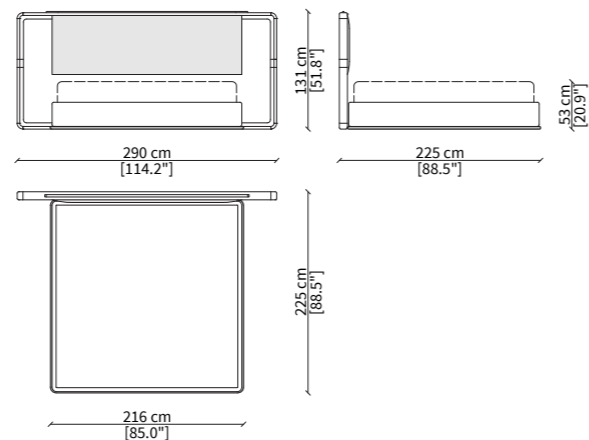

LARIO
BED DESIGN BY ANDREA BONINI

LARIO PLAIN

VF21660

VF21661

LARIO QUILT

VF21662

VF21663

Per la gamma completa di materiali è possibile consultare il nostro sito web www.vittoriafrigerio.it
The full range of materials can be found on our website at www.vittoriafrigerio.it

WWW.VITTORIAFRIGERIO.IT