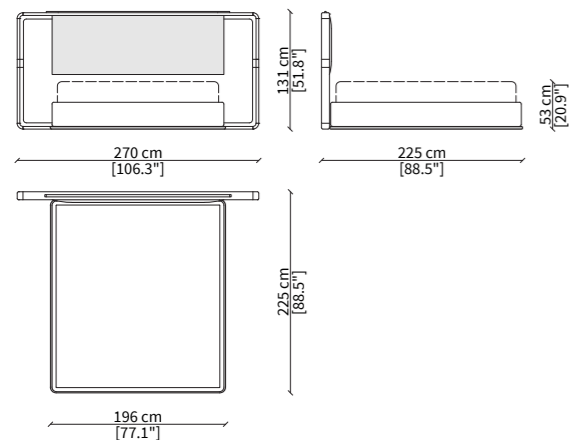

LARIO
BED DESIGN BY ANDREA BONINI

LARIO PLAIN

VF21660